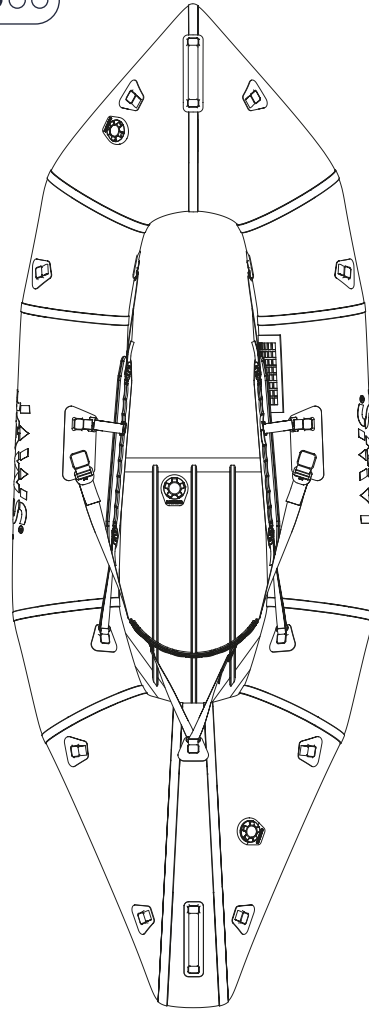

# IRIS [SOLO]

Fully equipped

Fast and maneuverable

Individual seat

Closed floor

Weight

3,1 kg

Ext. dimensions.

260/92 cm

Packed volume

10 L

TPU 150/840

Lightweight fabric ●●○○

## TECHNICAL INFORMATION

Internal length & width [cm]	142/39
Ext length & width [cm]	260/92
Packed volume [liter]	10
Packraft weight [kg]	3,1
Load capacity [kg]	135
Number of air chambers	2
Air volume [liter]	314
Tube material [denier]	TPU 150 Double coating
Tube diameter [cm]	28
Floor material [denier]	TPU 840 Double coating
Valves	Leaffield D7M
Accessory weight	
Seat: 160gr - Backrest: 140gr - Knee pads: 170gr	